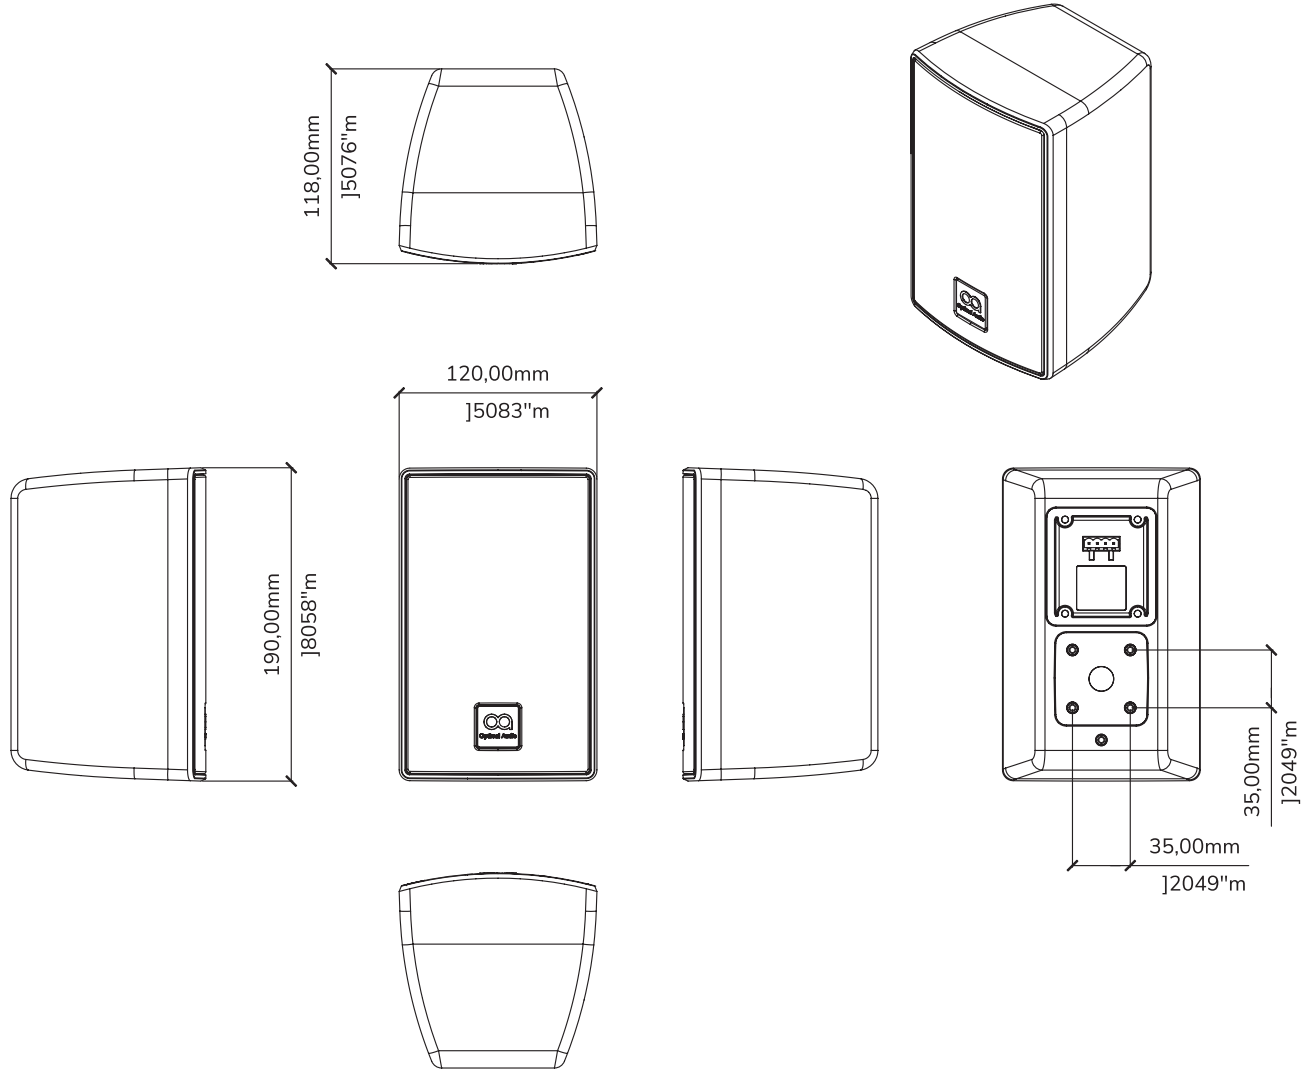

Loudspeakers

Cuboid 3

Two-way, full range, passive, 3" loudspeaker

Optimal Audio

SPECIFICATIONS

TYPE	: Two-way, full range, passive 3" loudspeaker
FREQUENCY RESPONSE (when used with preset)	: 125Hz - 20kHz +/-3dB, -10dB @ 80Hz
DRIVERS	: LF: 3.5"(90mm) coated paper, ferrite motor system. HF: 0.5" (12.5mm) PEI Diaphragm neodymium motor system
IP RATING	: IP54 when used with accessory terminal cover
RATED POWER	: 30 W (AES) 120W (peak)
NOMINAL IMPEDANCE	: 8Ω
SENSITIVITY (1W/1m)	: 84dB
MAXIMUM SPL @1m	: 98dB (cont) 104dB (peak)
CROSSOVER	: 3kHz
DISPERSION (-6dB)	: 130°H x 120°V
ENCLOSURE	: ABS
FINISH	: Paint
PROTECTIVE GRILLE	: Painted Aluminium
CONNECTORS	: 4 pin Euroblock
PIN CONNECTIONS (INPUT)	: Positive and negative in with link out terminals
FITTINGS	: M4 mounting points for wall bracket
DIMENSIONS	: (W)120mm x (H)190mm x (D)118mm (W)4.7" x (H)7.5" x (D)4.7"
WEIGHT	: 1.26kg (2.8lb)
RECOMMENDED SUB	: Sub 10
RECOMMENDED AMP	: Zone, SmartAmp

Paint Finish

Weight

optimal-audio.co.uk

© 2022. Optimal Audio Group Ltd.