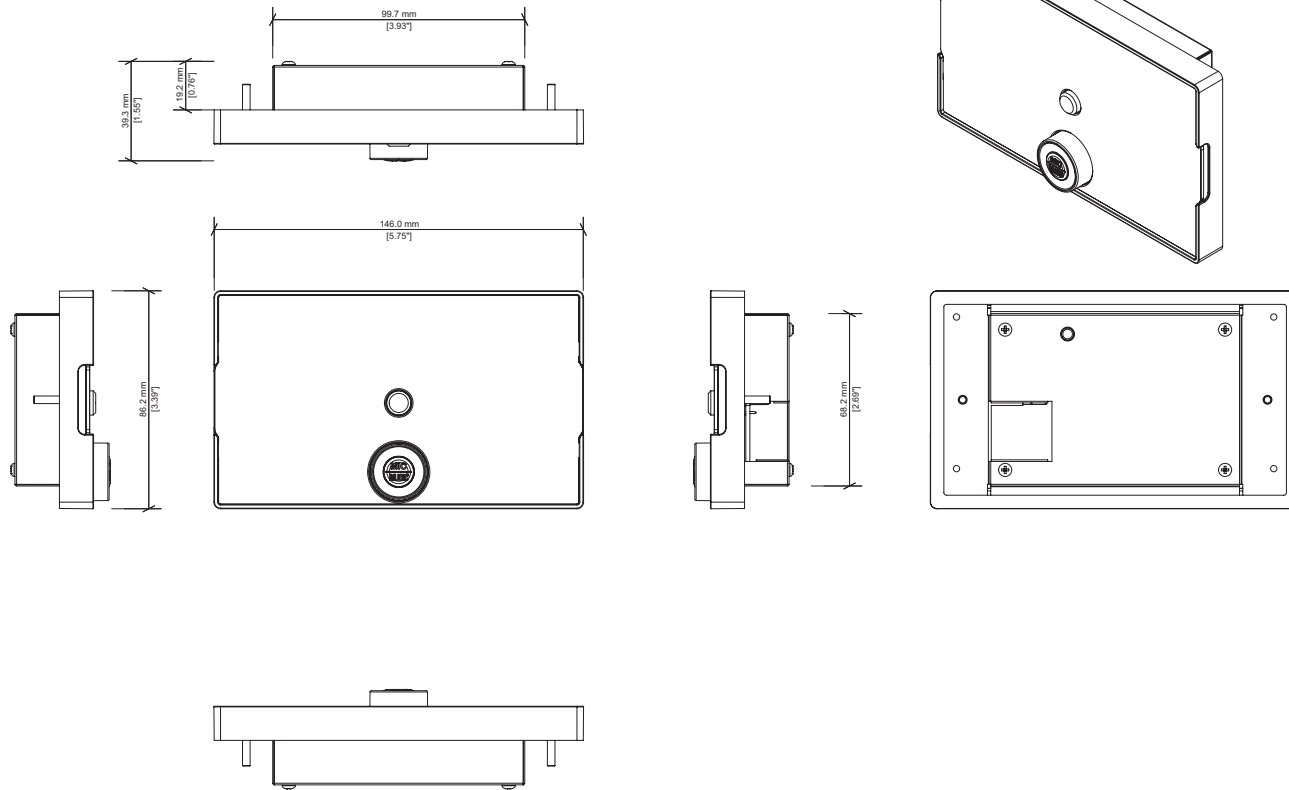

## SPECIFICATIONS

TYPE	: 4 zone wall controller
MAXIMUM DISTANCE (CAT5)	: 500m
CONNECTION	: RJ 45
DATA PROTOCOL	: Optimal Audio proprietary over CAT 5
CASE MATERIAL	: Zinc plated steel, ABS
LENS MATERIAL	: Clear acrylic
BACK BOX	: 2-gang 25mm deep back box
DIMENSIONS	: (W) 146mm x (H) 86.2mm x (D) 39.3mm : (W) 5.75" x (H) 3.39" x (D) 1.55"
WEIGHT	: 0.35kg (0.8lbs)