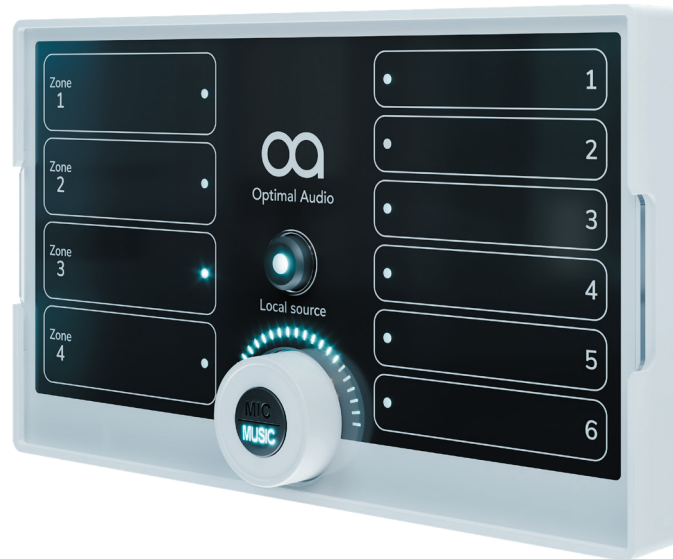

# ZonePad 4

4 zone wall controller

Optimal Audio

## FEATURES

- Remote control wall panel for control of up to four zones
- Contemporary design fits in with any décor
- Intuitive layout via touch sensitive controls
- Easily configured to suit your venue
- Easy access to everyday functions
- Very competitive pricing

ZonePad 4 is a wall mounted controller, providing users clear and simple access to the essential controls of four zones of an Optimal Audio system.

It enables selection and volume control of playback source and

microphones to be easily controlled across 4 zones of audio from one position.

ZonePad 4 features a clean, slick intuitive touch interface.