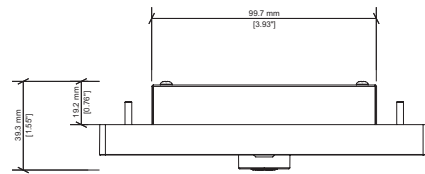

Controllers

ZonePad 1

Single zone wall controller

Optimal Audio

SPECIFICATIONS

TYPE	: Single zone wall controller with local mic and line inputs
LOCAL MIC INPUT	: 1 with 48v phantom power, +12dB to +55dB gain, fixed hi-pass filter @160Hz
LOCAL MUSIC INPUT	: 1 x mono
MAXIMUM DISTANCE (CAT5)	: 500m
CONNECTION	: RJ 45
DATA PROTOCOL	: Optimal Audio proprietary over CAT 5
CASE MATERIAL	: Zinc plated steel, ABS
LENS MATERIAL	: Clear acrylic
BACK BOX	: 2-gang 25mm deep back box
DIMENSIONS	: (W) 146mm x (H) 86.2mm x (D) 39.3mm : (W) 5.75" x (H) 3.39" x (D) 1.55"
WEIGHT	: 0.35kg (0.8lbs)