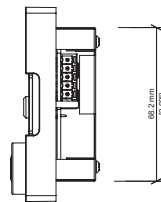

Controllers

ZonePad 1

Single zone wall controller

Optimal Audio

SPECIFICATIONS

TYPE	: Single zone wall controller with local mic and line inputs
LOCAL MIC INPUT	: 1 with 48v phantom power, +12dB to +55dB gain, fixed hi-pass filter @160Hz
LOCAL MUSIC INPUT	: 1 x mono
MAXIMUM DISTANCE (CAT5)	: 500m
CONNECTION	: RJ 45
DATA PROTOCOL	: Optimal Audio proprietary over CAT 5
CASE MATERIAL	: Zinc plated steel, ABS
LENS MATERIAL	: Clear acrylic
BACK BOX	: 2-gang 25mm deep back box
DIMENSIONS	: (W) 146mm x (H) 86.2mm x (D) 39.3mm : (W) 5.75" x (H) 3.39" x (D) 1.55"
WEIGHT	: 0.35kg (0.8lbs)