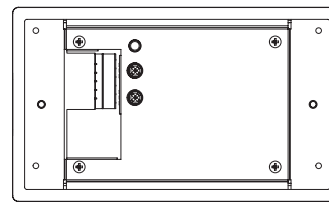

Controllers

ZonePad 1

Single zone wall controller

Optimal Audio

SPECIFICATIONS

TYPE	: Single zone wall controller with local mic and line inputs
LOCAL MIC INPUT	: 1 with 48v phantom power, +12dB to +55dB gain, fixed hi-pass filter @160Hz
LOCAL MUSIC INPUT	: 1 x mono
MAXIMUM DISTANCE (CAT5)	: 500m
CONNECTION	: RJ 45
DATA PROTOCOL	: Optimal Audio proprietary over CAT 5
CASE MATERIAL	: Zinc plated steel, ABS
LENS MATERIAL	: Clear acrylic
BACK BOX	: 2-gang 25mm deep back box
DIMENSIONS	: (W) 146mm x (H) 86.2mm x (D) 39.3mm : (W) 5.75" x (H) 3.39" x (D) 1.55"
WEIGHT	: 0.35kg (0.8lbs)