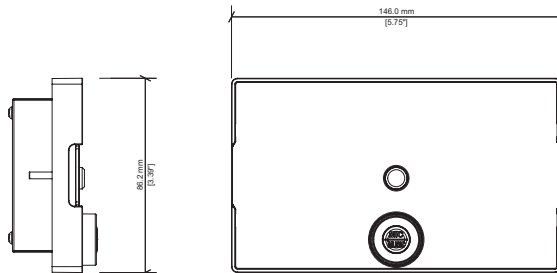

Controllers

ZonePad 1

Single zone wall controller

Optimal Audio

SPECIFICATIONS

TYPE	: Single zone wall controller with local mic and line inputs
LOCAL MIC INPUT	: 1 with 48v phantom power, +12dB to +55dB gain, fixed hi-pass filter @160Hz
LOCAL MUSIC INPUT	: 1 x mono
MAXIMUM DISTANCE (CAT5)	: 500m
CONNECTION	: RJ 45
DATA PROTOCOL	: Optimal Audio proprietary over CAT 5
CASE MATERIAL	: Zinc plated steel, ABS
LENS MATERIAL	: Clear acrylic
BACK BOX	: 2-gang 25mm deep back box
DIMENSIONS	: (W) 146mm x (H) 86.2mm x (D) 39.3mm : (W) 5.75" x (H) 3.39" x (D) 1.55"
WEIGHT	: 0.35kg (0.8lbs)