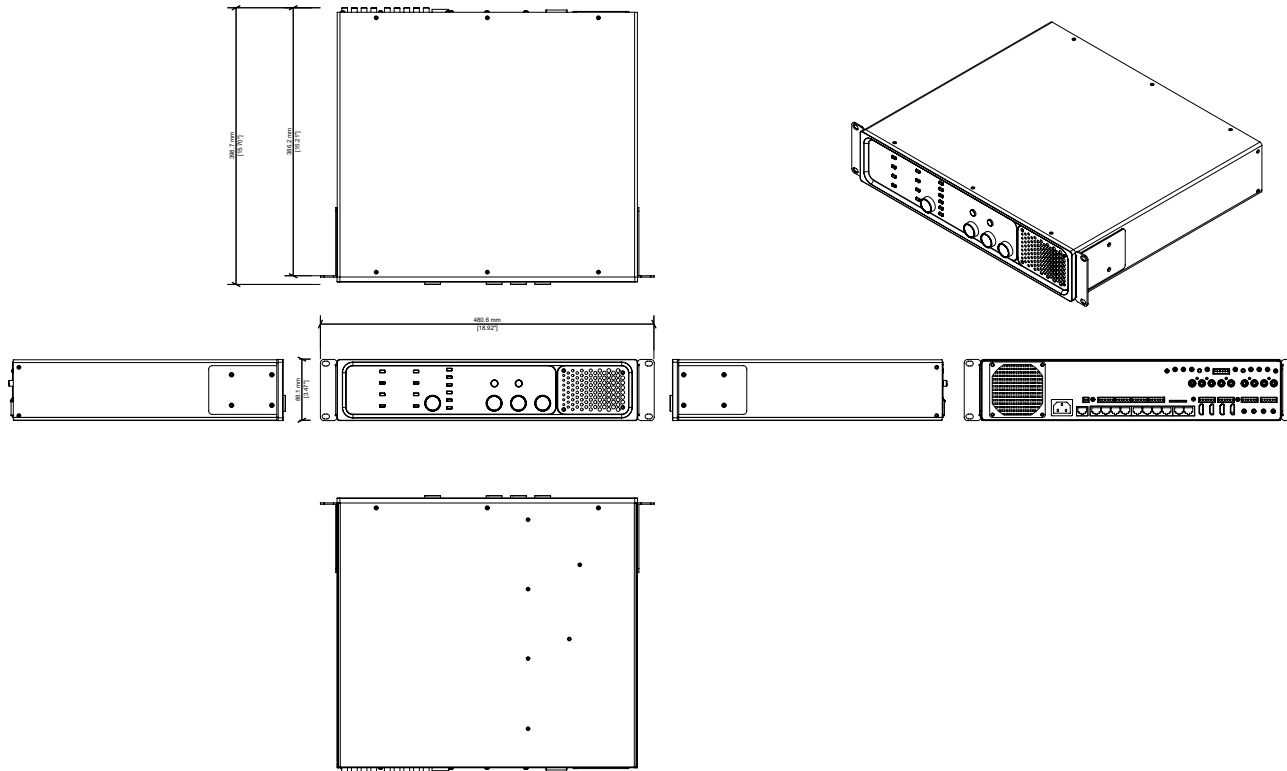

SPECIFICATIONS

TYPE	: 8 zone audio processor with DSP and loudspeaker presets
MIC INPUTS	: 2 with 48v phantom power, +12dB to +55dB gain
MIC INPUT PROCESSING	: fixed hi-pass filter @160Hz; sweepable mid-band 200Hz-5kHz, +/-12dB; HF bell @12kHz
LINE INPUTS	: 4 stereo with +26dB gain trim. SPDIF option on input 1
HDMI INPUTS	: 2 ARC
LINE OUTPUTS	: 8
ZONEPAD SOCKETS	: 8
PAGING INPUTS (CAT 5)	: 2
LAN ETHERNET 100Mbps	: Yes
ALARM OVERRIDE	: Yes
DIMENSIONS	: (W) 480mm x (H) 88mm x (D) 400mm : (W) 18.90" x (H) 3.461" x (D) 15.7"
WEIGHT	: 9.2kg (20.2lbs)