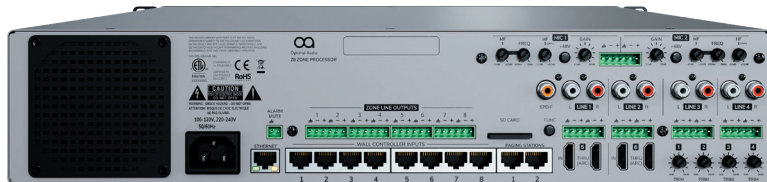

Controllers

Zone 8

8 zone audio controller with DSP and WebApp

Optimal Audio

FEATURES

- Full suite of audio controls for up to 8 zones
- Fully flexible signal routing
- WebApp interface for easy system configuration and everyday control
- 2 mic, 4 stereo line and 2 HDMI inputs
- Easily expanded - grows with your business
- Fully programmable presets and timed events
- Very competitive pricing

Flexibility and ease of use are core values of Optimal Audio and the Zone series has been created to give you easy access to everyday controls.

Zone 8 allows the user to independently allocate sources across eight configurable zones, which could be anything from the bar, back of house or lobby to restaurant, kitchen or shop floor.

Zone 8 is the heart of any sound system, handling audio signal management for eight zones. Each

Zone can be configured to do precisely what is required using the intuitive WebApp. It features 4 line and 2 mic inputs plus 2 HDMI inputs for TV and video sound.

Zone 8 has been designed to work seamlessly with other products in the Optimal Audio range and when coupled with our ZonePads and SmartAmp series provides a simple, intuitive and cost-effective audio system with superb sound quality.