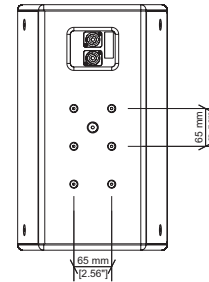

## SPECIFICATIONS

TYPE	Two-way, full range, passive loudspeaker
FREQUENCY RESPONSE (with preset)	90Hz - 18kHz $\pm$ 3dB -10dB @ 62Hz
DRIVERS	LF: 8" (200mm), ferrite motor system HF: 1" (25mm) exit/1" (25mm) voice coil, HT polymer dome compression driver
RATED POWER (AES)	200W
NOMINAL IMPEDANCE	8 Ohms
SENSITIVITY (1W/1m)	92dB
MAXIMUM SPL	115dB (cont), 121dB (peak)
RECOMMENDED AMP	SmartAmp 30
CROSSOVER	2.9kHz passive
DISPERSION (-6dB)	90° H x 50° V (user-rotatable)
ENCLOSURE	Trapezoid wooden cabinet
FINISH	Black textured paint
PROTECTIVE GRILLE	Black perforated steel with scrim cloth backing
CONNECTORS	2x NL4 type
PIN CONNECTIONS (INPUT)	1+/-
PIN CONNECTIONS (LINK)	1+/- only
FITTINGS	16 x M8, inset bolts
DIMENSIONS	(W) 256mm x (H) 422.5mm x (D) 261mm (W) 10.08" x (H) 16.63" x (D) 10.28"
WEIGHT	10kg (22.05lbs)
ACCESSORIES (available separately)	Wall Bracket A, U Bracket A, M8 Eye Bolt
RECOMMENDED SUB	Sub 10