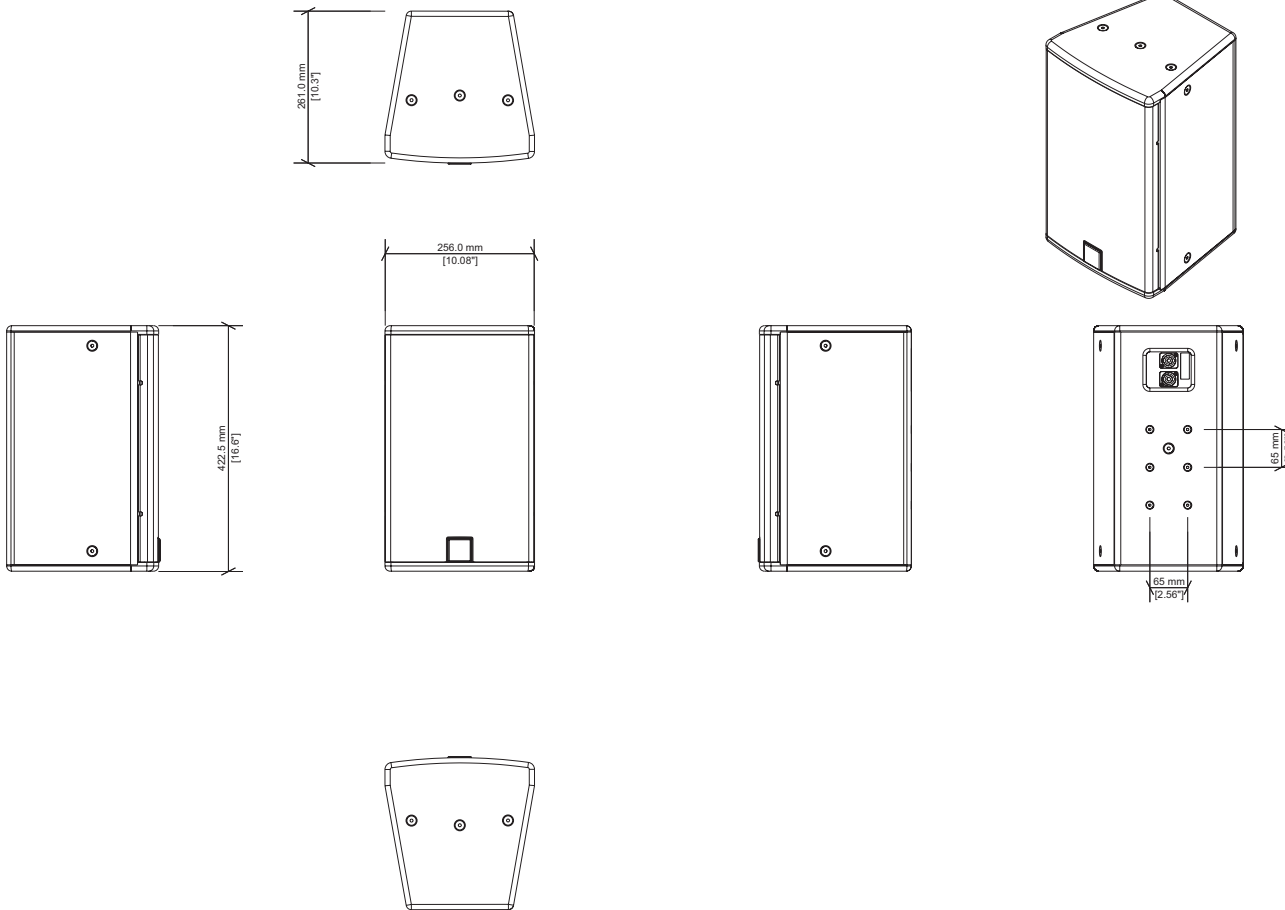

## SPECIFICATIONS

TYPE	Two-way, full range, passive loudspeaker
FREQUENCY RESPONSE (with preset)	90Hz - 18kHz $\pm$ 3dB -10dB @ 62Hz
DRIVERS	LF: 8" (200mm), ferrite motor system HF: 1" (25mm) exit/1" (25mm) voice coil, HT polymer dome compression driver
RATED POWER (AES)	200W
NOMINAL IMPEDANCE	8 Ohms
SENSITIVITY (1W/1m)	92dB
MAXIMUM SPL	115dB (cont), 121dB (peak)
RECOMMENDED AMP	SmartAmp 30
CROSSOVER	2.9kHz passive
DISPERSION (-6dB)	90° H x 50° V (user-rotatable)
ENCLOSURE	Trapezoid wooden cabinet
FINISH	Black textured paint
PROTECTIVE GRILLE	Black perforated steel with scrim cloth backing
CONNECTORS	2x NL4 type
PIN CONNECTIONS (INPUT)	1+/-
PIN CONNECTIONS (LINK)	1+/- only
FITTINGS	16 x M8, inset bolts
DIMENSIONS	(W) 256mm x (H) 422.5mm x (D) 261mm (W) 10.08" x (H) 16.63" x (D) 10.28"
WEIGHT	10kg (22.05lbs)
ACCESSORIES (available separately)	Wall Bracket A, U Bracket A, M8 Eye Bolt
RECOMMENDED SUB	Sub 10