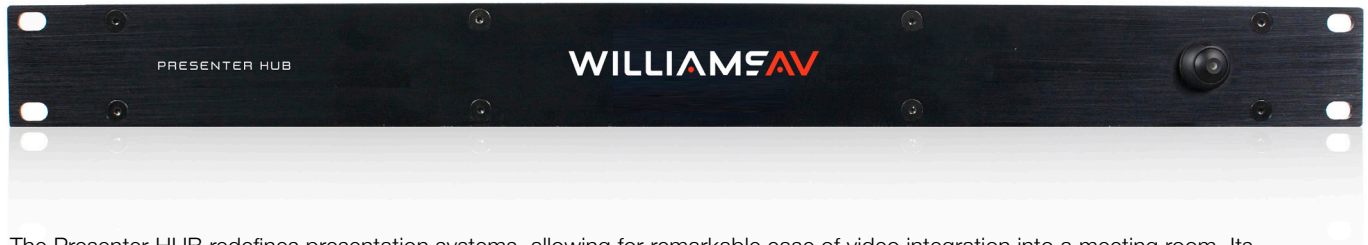

PRESENTER HUB

PRESENTATION SYSTEM VP S1

The Presenter HUB redefines presentation systems, allowing for remarkable ease of video integration into a meeting room. Its integrated video hub supports both wired USB and HDMI video components (cameras, computers and media players) and wireless mobile devices using Airplay, Chromecast and Miracast. Outputs include HDMI, supporting up to 4K, and a USB media port for connection to a PC/Mac, supporting video conferencing, lecture capture or other video software applications.

The unique Presenter HUB design allows end users to share relevant information on their local display through the USB media port. Share an image from your smartphone or iPad during a video conference: It's as easy as connecting your phone to the Presenter HUB via wireless display mirroring.