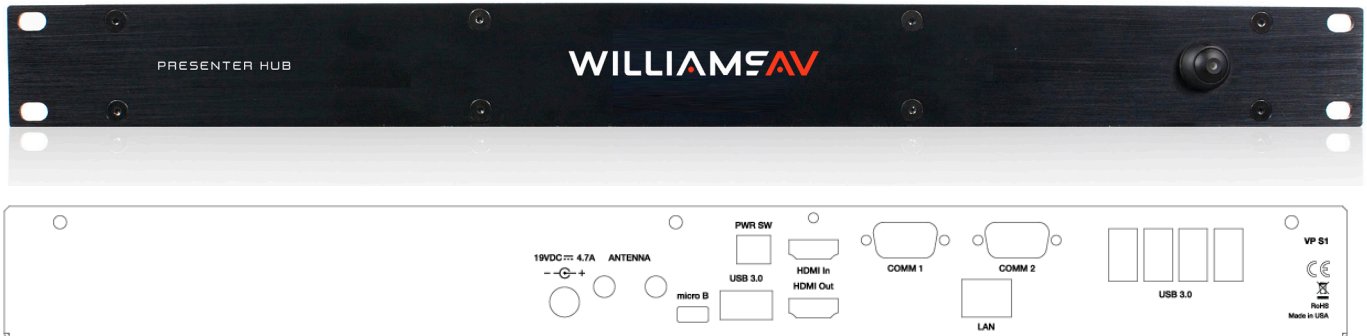

FEATURES

- Digital Hub supports HDMI, USB, Airplay, Chromecast, Miracast and Ethernet.
- Presenter control of all video sources. HDMI inputs/outputs can be up/down converted to 4K
- Live Video Annotation
- Digital Whiteboard
- Presentation record function
- Remote presentation access via web browser
- Supports approved touch screens, digitizing tablets, keyboards and electronic whiteboards
- USB Media Bridge for integrating your video sources into your Video Conferencing / Distance Learning / Mac and PC Applications.
- iOS and Android Apps
- Display mirroring supports Miracast, Airplay and Chromecast

PRESENTER HUB

PRESENTATION SYSTEM VP S1

SPECIFICATIONS

Dimensions:	W 19" (48.26 cm) D 7.5" (19.05cm) H 2" (5.08cm)
Weight:	5.0 lb. (2.3kg)
Audio/Video streaming in and out:	H.264 and H.265 compatible.
USB:	(5) USB 3.0 ports, plus (1) USB B-Micro port
Network:	RJ45 Network Interface LAN port for printing/saving still images and third-party remote control. (2) RS232 ports for touch screens / third-party remote control. (1) HDMI Input (up to 4K) (1) HDMI Output (up to 4K) Display Mirroring support for Airplay, Chromecast and Miracast.
Temp Operating Requirements:	34°F to 131°F (0°C to 55°)
Color:	Black + Red/White logo
Power Supply:	TFP 057 – 100-240VAC 50/60Hz Input
DC Power Input:	48VDC, 0.2A, Center Positive
Power Indicator:	Green LED