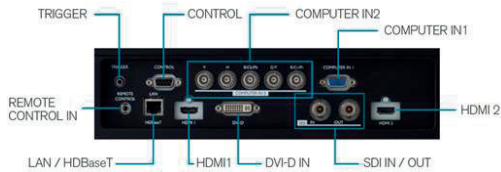

LP-WU9100B

HITACHI
Inspire the Next

1-Chip DLP laser projector, 10000 ANSI Lumens, 30,000:1 contrast ratio, WUXGA (1920 x 1200) resolution

Technical Specifications

Lens not included

a: Projection distance from centre of lens to the screen.

FEATURES

Installation	Rear, Ceiling, Tabletop, Portrait
Digital Keystone	Horizontal: ± 60 degrees, Vertical: ± 40 degrees
Picture Modes	Laser mode (Normal, Eco, Custom)
Picture Adjustments	HDCR, Accentualizer, Color Management, Dicom Mode
Network Features	Command control via Network, Crestron RoomView®, AMX, Extron XTP system, PJ Link; Webcontrol
Supported Languages	English, French, Spanish, German, Simplified Chinese, Japanese, Korean, Portuguese, Traditional Chinese

POWER

Power Supply	AC 100V – 130V / AC 200V – 240V (50/60 Hz)
Power Consumption Operating / Standby	13.4A / 6.2A 1340W / 1240W / Less than 0.5W

PHYSICAL

Weight	28 kg (without lens)
Dimensions (W x H x D)	500 x 216 x 576mm
Operation Noise	42dB (Normal), 39dB (Eco)

ACCESSORIES

Supplied Accessories	Power cord: US cord for 125V (2.5m) x 1, US cord for 250V (2.5m) x 1, EURO cord (2.5m) x 1, Remote Control unit x 1, AA Battery x 2, Wired Remote cable x 1, RS232C cable (Cross, Male to Male) x 1, RGB cable (1.8m) x 1
Remote Control	HL02806