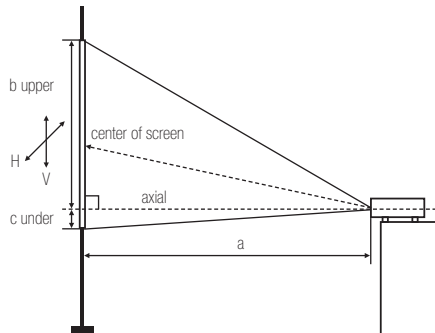

a: Projection distance from centre of lens to the screen.

THROW CHART 16:10 ASPECT RATIO (USING STANDARD SD-903 LENS)

Screen size (diagonal)	HxV		Projection distance (a)		Screen height (cm)	
	(m)	(m)	Wide (m)	Tele (m)	b upper	c under
50" (1.3 m)	1.1	0.7	1.7	2.6	74	-7
80" (2.0 m)	1.7	1.1	2.8	4.2	118	-11
100" (2.5 m)	2.2	1.3	3.479	5.3	148	-13
120" (3.0 m)	2.6	1.6	4.2	6.3	178	-16
200" (5.1 m)	4.3	2.7	7.0	10.6	296	-27
300" (7.6 m)	6.5	4.0	10.6	15.9	444	-40
400" (10.2 m)	8.6	5.4	14.2	21.2	592	-54
500" (12.7 m)	10.8	6.7	17.7	26.6	740	-67
600" (15.2 m)	12.9	8.1	21.3	31.9	888	-81

THROW CHART 16:9 ASPECT RATIO (USING STANDARD SD-903 LENS)

Screen size (diagonal)	HxV		Projection distance (a)		Screen height (cm)	
	(m)	(m)	Wide (m)	Tele (m)	b upper	c under
50" (1.3 m)	1.1	0.6	1.7	2.7	73	-10
80" (2.0 m)	1.8	1.0	2.8	4.3	116	-17
100" (2.5 m)	2.2	1.2	3.6	5.4	145	-21
120" (3.0 m)	2.7	1.5	4.3	6.5	174	-25
200" (5.1 m)	4.4	2.5	7.2	10.9	291	-42
300" (7.6 m)	6.6	3.7	10.9	16.3	436	-62
400" (10.2 m)	8.9	5.0	14.6	21.8	581	-83
500" (12.4 m)	11.1	6.2	18.2	27.3	726	-104
600" (15.2 m)	13.3	7.5	21.9	32.8	872	-125

Hitachi Throw Calculator:

<http://www.hitachidigitalmedia.com/en-gb/throw-distance-calculator>

OPTICAL

Display System	1-chip DLP (0.67 inches)
Resolution	WUXGA (1920 x 1200)
Light Output (Brightness) ANSI Lumens	10000 (Normal)
Contrast Ratio	30,000:1
Lens	Optional
Lens Zoom	Powered Zoom x 1.5 (using SD-903)
Lens Focus	Powered Focus
Lens Shift	Powered Lens Shift
Projection Lens F Number	1.6 - 2.0 (using SD-903)
Throw Distance	1.8 – 21.4m (WIDE) / 2.7 – 31.9m (TELE) (using SD-903)
Distance to Width Ratio/ Throw Ratio (1)	FL-920 Throw 0.38; USL-901A Throw 0.8-1.0; SL-902 Throw 1.1-1.7; SD-903 Throw 1.6-2.4; ML-904 Throw 2.4-3.6; LL-905 throw 3.5-5.6; UL-906 Throw 5.5-8.8
Diagonal Display Size	50 – 600 inches (using SD-903)

FEATURES

Installation	Rear, Ceiling, Tabletop, Portrait
Digital Keystone	Horizontal: ± 60 degrees, Vertical: ± 40 degrees
Picture Modes	Laser mode (Normal, Eco, Custom)
Picture Adjustments	HDCR, Accentualizer, Color Management, Dicom Mode
Network Features	Command control via Network, Crestron RoomView®, AMX, Extron XTP system, PJ Link; Webcontrol
Supported Languages	English, French, Spanish, German, Simplified Chinese, Japanese, Korean, Portuguese, Traditional Chinese

COMPATIBILITY

Video	525i(480i), 625i(576i), 1125i(1080i)
Computer	IBM Compatible VGA, SVGA, XGA, WXGA, WXGA+, SXGA, SXGA+, UXGA, WUXGA

CONNECTIONS

Digital Input	HDMI x 2 (Supporting HDCP decoding), DVI-D x 1, SDI BNC x 1, HDBase-T x 1
Analogue Input	15 pin D-Sub shrink x 1, 5 BNC x 1
Video Output	SDI BNC x 1
Audio Input	No Audio Output
Audio Output	No Audio Output
RS-232C Control	1 x 9-pin D-Sub
Wired LAN	RJ45 connector x 1 (shared with HDBaseT)
Wireless LAN	No
Wired Remote I/O	Yes

POWER

Power Supply	AC 100V – 130V / AC 200V – 240V (50/60 Hz)
Power Consumption Operating / Standby	13.4A / 6.2A 1340W / 1240W / Less than 0.5W

PHYSICAL