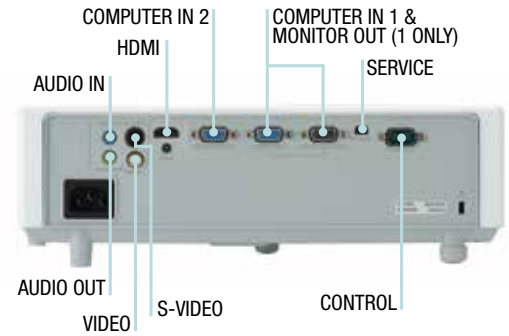

Technical Specifications

Zoom Ratio: 1.1 x

4:3 SCREEN				
a: Screen size (diagonal)	b: Projection distance		c1: Screen height (cm)	c2: Screen height (cm)
	Min (m)	Max (m)		
60" (1.5m)	2.4	2.6	91	-9
70" (1.8m)	2.8	3.1	107	-11
80" (2.0m)	3.2	3.5	122	-12
90" (2.3m)	3.6	3.9	137	-14
100" (2.5m)	4.0	4.4	152	-15
120" (3.0m)	4.8	5.2	183	-18
150" (3.8m)	6.0	6.6	229	-23
200" (5.1m)	7.9	8.7	305	-30
250" (6.4m)	9.9	10.9	381	-38

16:9 SCREEN				
a: Screen size (diagonal)	b: Projection distance		c1: Screen height (cm)	c2: Screen height (cm)
	Min (m)	Max (m)		
60" (1.5m)	2.6	2.9	100	-25
70" (1.8m)	3.0	3.3	116	-29
80" (2.0m)	3.5	3.8	133	-33
90" (2.3m)	3.9	4.3	150	-37
100" (2.5m)	4.3	4.8	166	-42
120" (3.0m)	5.2	5.7	199	-50
150" (3.8m)	6.5	7.1	249	-62
200" (5.1m)	8.7	9.5	332	-83
250" (6.4m)	10.8	11.9	415	-104

OPTICAL	
Panel	0.55"
Resolution	XGA (1024 x 768)
Brightness	3000 ANSI Lumens (Normal Mode)/2600 ANSI Lumens (Eco Mode)
Contrast ratio	8000:1
Lens	Manual focus, Manual zoom x 1.1
Lamp wattage	196W
Lamp life*	4500 hours (Normal Mode)/6000 hours (Eco Mode)
Diagonal display size	60" - 250"
Number of colours	1.07 billion colours
Keystone	Vertical 11:-1 upward shift
Focus distance	Wide 2.38 ~ 7.15m, Tele 2.62 ~ 7.87m
Distance to width ratio	1.96 - 2.15

COMPATIBILITY	
Computer compatibility	IBM Compatible VGA, SVGA, XGA, WXGA/WXGA+/SXGA/SXGA+/WSXGA+/UXGA/WUXGA MAC16
Computer/S-video	NTSC/PAL/SECAM
Component Video	525i(480i), 525p(480p), 625i(576i), 1125i(1080i@50/60), 1125p(1080p@50/60), 750p(720p@50/60)
HDMI Video	525i(480i), 525p(480p), 625i(576i), 1125i(1080i@50/60), 750p(720p@50/60), 1125p(1080p@50/60)
3D (Computer)	640x480@60Hz, 800x600, 1024x768, 1280x800 @60/120Hz
3D (HDMI)	(a) HQFS 3D(480i@60Hz) (b) HDMI 1.4a mandatory
Plug & Play	DCC2B

FEATURES	
Speaker	2W x 1 (mono)
Basic functions	Freeze, Magnifying, Blank, Auto Signal Search
Picture adjustment	Auto/Real/4:3/16:9
Digital keystone correction	(Vertical: ±30 degrees)
Advanced features	3D ready, Preset mode (bright, presentation, sRGB, cinema, game, user), Closed Caption (for NTSC), Wall colour (off, light yellow, light green, blue, blackboard, pink)
Power on & off	Auto off
Security systems	Password lock, Key lock, Serial number displayed on menu
OSD languages	English, French, German, Spanish, Italian, Japanese, Traditional Chinese, Simplified Chinese, Korean, Swedish, Russian, Polish, Turkish, Arabian, Czech, Hungarian, Greeks, Thai, Portuguese(Brazil), Indonesian, Vietnamese, Hindi

CONNECTIONS	
Digital input	1 x HDMI (HDCP compatible)
Computer input	2 x 15-pin Mini D-sub
Monitor output	1 x 15-pin Mini D-sub
Video input	2 x 15-pin Mini D-sub (shared with analogue Computer In 1 and analogue Computer In 2), 1 x RCA for composite, 1 x S-Video
Audio input	1 x Stereo mini
Audio output	1 x Stereo mini
Control	1 x D-sub 9-pin
USB	1 x USB Type B (for firmware updates)

PHYSICAL	
Dimensions (W x H x D)	314.6 x 89.1 x 208mm (excluding feet and extrusions)
Weight	2.3Kg
Noise level	33dB (Normal Mode)/29dB (Eco mode)