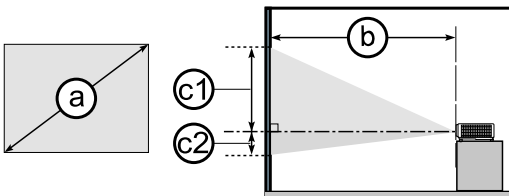

Technical Specifications

Zoom Ratio: 1.1 x

4:3 SCREEN				
a: Screen size (diagonal)	b: Projection distance		c1: Screen height (cm)	c2: Screen height (cm)
	Min (m)	Max (m)		
60" (1.5m)	2.4	2.6	91	-9
70" (1.8m)	2.8	3.1	107	-11
80" (2.0m)	3.2	3.5	122	-12
90" (2.3m)	3.6	3.9	137	-14
100" (2.5m)	4.0	4.4	152	-15
120" (3.0m)	4.8	5.2	183	-18
150" (3.8m)	6.0	6.6	229	-23
200" (5.1m)	7.9	8.7	305	-30
250" (6.4m)	9.9	10.9	381	-38

16:9 SCREEN				
a: Screen size (diagonal)	b: Projection distance		c1: Screen height (cm)	c2: Screen height (cm)
	Min (m)	Max (m)		
60" (1.5m)	2.6	2.9	100	-25
70" (1.8m)	3.0	3.3	116	-29
80" (2.0m)	3.5	3.8	133	-33
90" (2.3m)	3.9	4.3	150	-37
100" (2.5m)	4.3	4.8	166	-42
120" (3.0m)	5.2	5.7	199	-50
150" (3.8m)	6.5	7.1	249	-62
200" (5.1m)	8.7	9.5	332	-83
250" (6.4m)	10.8	11.9	415	-104

OPTICAL	
Panel	0.55"
Resolution	XGA (1024 x 768)
Brightness	3000 ANSI Lumens (Normal Mode)/2600 ANSI Lumens (Eco Mode)
Contrast ratio	8000:1
Lens	Manual focus, Manual zoom x 1.1
Lamp wattage	196W
Lamp life*	4500 hours (Normal Mode)/6000 hours (Eco Mode)
Diagonal display size	60" - 250"
Number of colours	1.07 billion colours
Keystone	Vertical 11:-1 upward shift
Focus distance	Wide 2.38 ~ 7.15m, Tele 2.62 ~ 7.87m
Distance to width ratio	1.96 - 2.15

COMPATIBILITY	
Computer compatibility	IBM Compatible VGA, SVGA, XGA, WXGA/WXGA+/SXGA/SXGA+/WSXGA+/UXGA/WUXGA MAC16
Computer/S-video	NTSC/PAL/SECAM
Component Video	525i(480i), 525p(480p), 625i(576i), 1125i(1080i@50/60), 1125p(1080p@50/60), 750p(720p@50/60)
HDMI Video	525i(480i), 525p(480p), 625i(576i), 1125i(1080i@50/60), 750p(720p@50/60), 1125p(1080p@50/60)
3D (Computer)	640x480@60Hz, 800x600, 1024x768, 1280x800 @60/120Hz
3D (HDMI)	(a) HQFS 3D(480i@60Hz) (b) HDMI 1.4a mandatory
Plug & Play	DCC2B

FEATURES	
Speaker	2W x 1 (mono)
Basic functions	Freeze, Magnifying, Blank, Auto Signal Search
Picture adjustment	Auto/Real/4:3/16:9
Digital keystone correction	(Vertical: ±30 degrees)
Advanced features	3D ready, Preset mode (bright, presentation, sRGB, cinema, game, user), Closed Caption (for NTSC), Wall colour (off, light yellow, light green, blue, blackboard, pink)
Power on & off	Auto off
Security systems	Password lock, Key lock, Serial number displayed on menu
OSD languages	English, French, German, Spanish, Italian, Japanese, Traditional Chinese, Simplified Chinese, Korean, Swedish, Russian, Polish, Turkish, Arabian, Czech, Hungarian, Greeks, Thai, Portuguese(Brazil), Indonesian, Vietnamese, Hindi

CONNECTIONS	
Digital input	1 x HDMI (HDCP compatible)
Computer input	2 x 15-pin Mini D-sub
Monitor output	1 x 15-pin Mini D-sub
Video input	2 x 15-pin Mini D-sub (shared with analogue Computer In 1 and analogue Computer In 2), 1 x RCA for composite, 1 x S-Video
Audio input	1 x Stereo mini
Audio output	1 x Stereo mini
Control	1 x D-sub 9-pin
USB	1 x USB Type B (for firmware updates)

PHYSICAL	
Dimensions (W x H x D)	314.6 x 89.1 x 208mm (excluding feet and extrusions)
Weight	2.3Kg
Noise level	33dB (Normal Mode)/29dB (Eco mode)