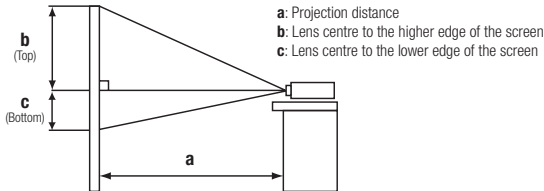

## Technical Specifications

(Lens not included)

16:10 USING STANDARD LENS SD-903W (NOT INCLUDED)						
Screen size	H x V		Wide	Tele	b (Top)	c (Bottom)
50" (1.27m)	1.1m	0.7m	1.7m	2.6m	74cm	7cm
60" (1.52m)	1.3m	0.8m	2.1m	3.1m	89cm	8cm
70" (1.77m)	1.5m	0.9m	2.4m	3.7m	104cm	9cm
80" (2.03m)	1.7m	1.1m	2.8m	4.2m	118cm	11cm
90" (2.28m)	1.9m	1.2m	3.1m	4.7m	133cm	12cm
100" (2.54m)	2.2m	1.3m	3.5m	5.3m	148cm	13cm
120" (3.04m)	2.6m	1.6m	4.2m	6.3m	178cm	16cm
150" (3.81m)	3.2m	2.0m	5.3m	7.9m	222cm	20cm
200" (5.08m)	4.3m	2.7m	7.0m	10.6m	296cm	27cm
250" (6.35m)	5.4m	3.4m	8.8m	13.2m	370cm	34cm
300" (7.62m)	6.5m	4.0m	10.6m	15.9m	444cm	40cm
350" (8.89m)	7.5m	4.7m	12.4m	18.6m	518cm	47cm
400" (10.1m)	8.6m	5.4m	14.2m	21.2m	592cm	54cm
500" (12.7m)	10.8m	6.7m	17.7m	26.6m	740cm	67cm
600" (15.2m)	12.9m	8.1m	21.3m	31.9m	888cm	81cm

OPTICAL	
Display System	1-chip DLP®
LCD Panel	0.67" aspect ratio 16:10
Resolution	WUXGA (1920 x 1200)
Lens (Not included)	Powered Zoom 1.5x, Powered Focus, Powered Lens Shift (with SD-903 lens)
Focus distance	1.8m~21.4m (Wide) / 2.7m~31.9m (Tele) (with SD-903 lens)
Distance to width ratio:1	1.6 (Wide), 2.4 (Tele) (with SD-903 lens)
Lens shift	Vertical: -22%~+60% Horizontal: -10%~ +10% (with SD-903 lens)
Light Source	Laser Diode: Green and Red by laser phosphor, Blue by diffuse laser
Life	Approx 20,000 hours
Screen Size	50"~600" (FL-920: 100"~350")
Light Output (Brightness)	8000 Lumens (Normal Mode) / 5400 Lumens (Eco Mode)
Contrast Ratio	20,000:1
Features	Picture Adjustments
	Advanced Features
Network	OSD languages