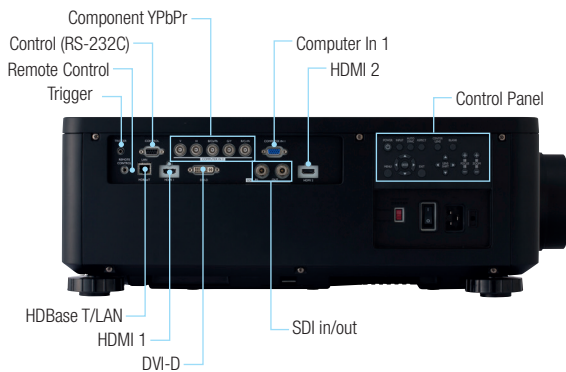

## Technical Specifications

(Lens not included)

16:10 USING STANDARD LENS SD-903W (NOT INCLUDED)						
Screen size	H x V		Wide	Tele	b (Top)	c (Bottom)
50" (1.27m)	1.1m	0.7m	1.7m	2.6m	74cm	7cm
60" (1.52m)	1.3m	0.8m	2.1m	3.1m	89cm	8cm
70" (1.77m)	1.5m	0.9m	2.4m	3.7m	104cm	9cm
80" (2.03m)	1.7m	1.1m	2.8m	4.2m	118cm	11cm
90" (2.28m)	1.9m	1.2m	3.1m	4.7m	133cm	12cm
100" (2.54m)	2.2m	1.3m	3.5m	5.3m	148cm	13cm
120" (3.04m)	2.6m	1.6m	4.2m	6.3m	178cm	16cm
150" (3.81m)	3.2m	2.0m	5.3m	7.9m	222cm	20cm
200" (5.08m)	4.3m	2.7m	7.0m	10.6m	296cm	27cm
250" (6.35m)	5.4m	3.4m	8.8m	13.2m	370cm	34cm
300" (7.62m)	6.5m	4.0m	10.6m	15.9m	444cm	40cm
350" (8.89m)	7.5m	4.7m	12.4m	18.6m	518cm	47cm
400" (10.1m)	8.6m	5.4m	14.2m	21.2m	592cm	54cm
500" (12.7m)	10.8m	6.7m	17.7m	26.6m	740cm	67cm
600" (15.2m)	12.9m	8.1m	21.3m	31.9m	888cm	81cm

OPTICAL	
Display System	1-chip DLP®
LCD Panel	0.67" aspect ratio 16:10
Resolution	WUXGA (1920 x 1200)
Lens (Not included)	Powered Zoom 1.5x, Powered Focus, Powered Lens Shift (with SD-903 lens)
Focus distance	1.8m~21.4m (Wide) / 2.7m~31.9m (Tele) (with SD-903 lens)
Distance to width ratio:1	1.6 (Wide), 2.4 (Tele) (with SD-903 lens)
Lens shift	Vertical: -22%~+60% Horizontal: -10%~ +10% (with SD-903 lens)
Light Source	Laser Diode: Green and Red by laser phosphor, Blue by diffuse laser
Life	Approx 20,000 hours
Screen Size	50"~600" (FL-920: 100"~350")
Light Output (Brightness)	8000 Lumens (Normal Mode) / 5400 Lumens (Eco Mode)
Contrast Ratio	20,000:1
Features	Picture Adjustments
	Advanced Features
Network	OSD languages