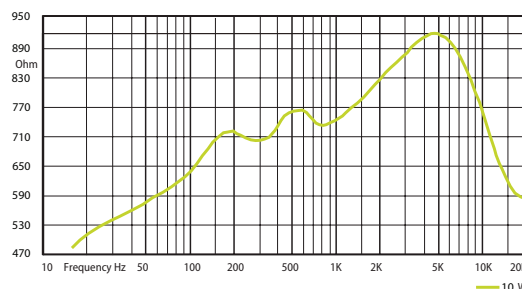

HORIZONTAL / VERTICAL POLAR DIAGRAMS

FREQUENCY RESPONSE

IMPEDANCE

Technical Specifications	EVAC 6
Rated power	10 W
Transformer power taps	10 W – 5 W – 2,5 W
Sensitivity	93 dB (1 W/1 m)
Maximum SPL	102 dB (Pmax/1 m) at 2420 Hz
Frequency response	150 Hz – 20 kHz
Dispersion at 1000 Hz	180° conical
Driver dimensions	6" (152 mm)
Dimensions	ø 200 mm x 101 mm
Weight	1,43 kg
Material	Steel
Colour	Speaker - white (RAL 9016), fire dome - orange (RAL 2008)