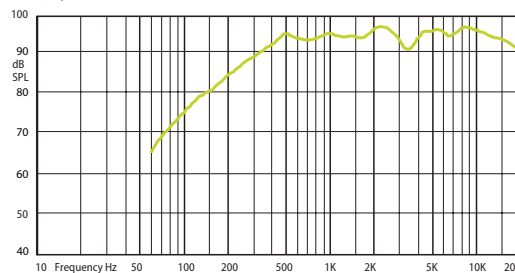

CEILING LOUDSPEAKERS

EVAC Voice Evacuation Ceiling Loudspeakers

Metal ceiling loudspeakers with built-in 100V transformer.
Steel grill and fire dome. Designed for easy mounting in to false ceilings

EVAC 6

EVAC6 is equipped with ceramic wire terminals mounted outside loudspeaker body. Transformer tap switch is also outside the speaker body and so is easily accessible for the installer. The EVAC 6 has an integrated 6" 10W coaxial speaker, giving superb reproduction of voice and background music in voice evacuation situations.

HORIZONTAL / VERTICAL POLAR DIAGRAMS

FREQUENCY RESPONSE

IMPEDANCE

Technical Specifications	EVAC 6
Rated power	10 W
Transformer power taps	10 W – 5 W – 2,5 W
Sensitivity	93 dB (1 W/1 m)
Maximum SPL	102 dB (Pmax/1 m) at 2420 Hz
Frequency response	150 Hz – 20 kHz
Dispersion at 1000 Hz	180° conical
Driver dimensions	6" (152 mm)
Dimensions	ø 200 mm x 101 mm
Weight	1,43 kg
Material	Steel
Colour	Speaker - white (RAL 9016), fire dome - orange (RAL 2008)