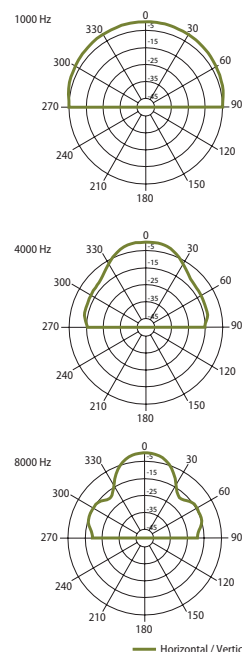

CEILING LOUDSPEAKERS

EVAC Voice Evacuation Ceiling Loudspeakers

Metal ceiling loudspeakers with built-in 100V transformer.
Steel grill and fire dome. Designed for easy mounting in to false ceilings

EVAC 6

EVAC6 is equipped with ceramic wire terminals mounted outside loudspeaker body. Transformer tap switch is also outside the speaker body and so is easily accessible for the installer. The EVAC 6 has an integrated 6" 10W coaxial speaker, giving superb reproduction of voice and background music in voice evacuation situations.

HORIZONTAL / VERTICAL POLAR DIAGRAMS

FREQUENCY RESPONSE

IMPEDANCE

Technical Specifications	EVAC 6
Rated power	10 W
Transformer power taps	10 W – 5 W – 2,5 W
Sensitivity	93 dB (1 W/1 m)
Maximum SPL	102 dB (Pmax/1 m) at 2420 Hz
Frequency response	150 Hz – 20 kHz
Dispersion at 1000 Hz	180° conical
Driver dimensions	6" (152 mm)
Dimensions	ø 200 mm x 101 mm
Weight	1,43 kg
Material	Steel
Colour	Speaker - white (RAL 9016), fire dome - orange (RAL 2008)