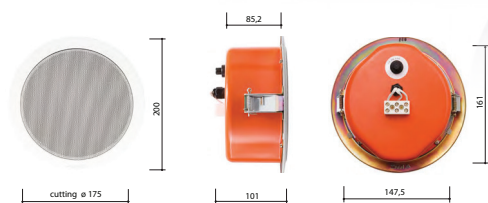

CEILING LOUDSPEAKERS

EVAC Voice Evacuation Ceiling Loudspeakers

Metal ceiling loudspeakers with built-in 100V transformer.
Steel grill and fire dome. Designed for easy mounting in to false ceilings

EVAC 6

EVAC6 is equipped with ceramic wire terminals mounted outside loudspeaker body. Transformer tap switch is also outside the speaker body and so is easily accessible for the installer. The EVAC 6 has an integrated 6" 10W coaxial speaker, giving superb reproduction of voice and background music in voice evacuation situations.

HORIZONTAL / VERTICAL POLAR DIAGRAMS

FREQUENCY RESPONSE

IMPEDANCE

Technical Specifications	EVAC 6
Rated power	10 W
Transformer power taps	10 W – 5 W – 2,5 W
Sensitivity	93 dB (1 W/1 m)
Maximum SPL	102 dB (Pmax/1 m) at 2420 Hz
Frequency response	150 Hz – 20 kHz
Dispersion at 1000 Hz	180° conical
Driver dimensions	6" (152 mm)
Dimensions	ø 200 mm x 101 mm
Weight	1,43 kg
Material	Steel
Colour	Speaker - white (RAL 9016), fire dome - orange (RAL 2008)