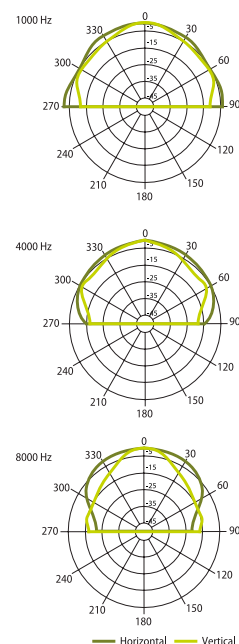

# VIVA 4

VIVA 4 elegant contemporary design, smooth cabinet surface and mild grill. Classic shape with its advanced twist that lets the loudspeaker to adapt easily in a wide variety of contemporary interiors and become an integral part of the architecture. Rotating AMC logo, semi-circle U-bracket enables a wide array of mounting possibilities. Power adjustment of the speaker is very simple. The ultra thin and flat power selector looks very elegant. Integrated Phoenix connectors show advanced design of the loudspeaker. Two colour choice. Two-way loudspeaker with 4 inch low frequency and 1 inch silk tweeter inside.

HORIZONTAL / VERTICAL POLAR DIAGRAMS

FREQUENCY RESPONSE

IMPEDANCE

Technical Specifications		VIVA 4
Rated power	20 W (8 Ω)	
Transformer power taps	20 W - 10 W - 5 W - 2,5 W - 8 Ω	
Sensitivity	89 dB (1 W/1 m)	
Maximum SPL	102 dB (Pmax / 1m) at 3254	
Frequency response	90 Hz - 20 kHz	
Dispersion at 1000 Hz	150° (H), 120° (V)	
Driver dimensions	4" (101 mm) woofer, 1" (25 mm) tweeter	
Dimensions	205 mm x 188 mm x 132 mm	
Weight	2,1 kg	
Material	Housing - plastic, grill - aluminum and U-bracket - steel	
Colour	White (RAL 9016), black (RAL 9017)	