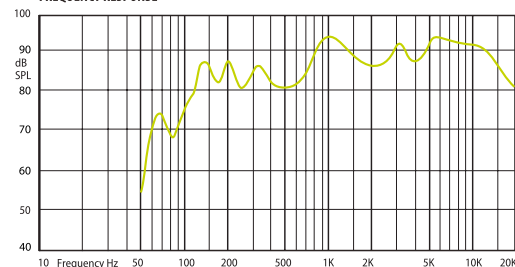

# VIVA 4

VIVA 4 elegant contemporary design, smooth cabinet surface and mild grill. Classic shape with its advanced twist that lets the loudspeaker to adapt easily in a wide variety of contemporary interiors and become an integral part of the architecture. Rotating AMC logo, semi-circle U-bracket enables a wide array of mounting possibilities. Power adjustment of the speaker is very simple. The ultra thin and flat power selector looks very elegant. Integrated Phoenix connectors show advanced design of the loudspeaker. Two colour choice. Two-way loudspeaker with 4 inch low frequency and 1 inch silk tweeter inside.

HORIZONTAL / VERTICAL POLAR DIAGRAMS

FREQUENCY RESPONSE

IMPEDANCE

Technical Specifications		VIVA 4
Rated power	20 W (8 Ω)	
Transformer power taps	20 W - 10 W - 5 W - 2,5 W - 8 Ω	
Sensitivity	89 dB (1 W/1 m)	
Maximum SPL	102 dB (Pmax / 1m) at 3254	
Frequency response	90 Hz - 20 kHz	
Dispersion at 1000 Hz	150° (H), 120° (V)	
Driver dimensions	4" (101 mm) woofer, 1" (25 mm) tweeter	
Dimensions	205 mm x 188 mm x 132 mm	
Weight	2,1 kg	
Material	Housing - plastic, grill - aluminum and U-bracket - steel	
Colour	White (RAL 9016), black (RAL 9017)	