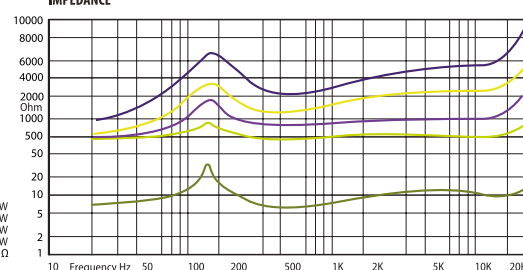

HORIZONTAL / VERTICAL POLAR DIAGRAMS

FREQUENCY RESPONSE

IMPEDANCE

Technical Specifications		VIVA 4
Rated power	20 W (8 Ω)	
Transformer power taps	20 W - 10 W - 5 W - 2,5 W - 8 Ω	
Sensitivity	89 dB (1 W/1 m)	
Maximum SPL	102 dB (Pmax / 1m) at 3254	
Frequency response	90 Hz - 20 kHz	
Dispersion at 1000 Hz	150° (H), 120° (V)	
Driver dimensions	4" (101 mm) woofer, 1" (25 mm) tweeter	
Dimensions	205 mm x 188 mm x 132 mm	
Weight	2,1 kg	
Material	Housing - plastic, grill - aluminum and U-bracket - steel	
Colour	White (RAL 9016), black (RAL 9017)	