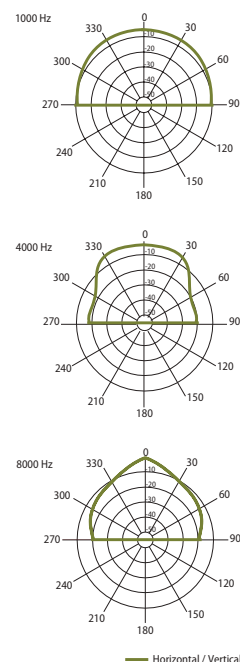

## VIVA 3

Our newest high profile loudspeaker ViVa 3 combines best design and great sound. VIVA 3 is our smallest cabinet loudspeaker with elegant mounting bracket. It has built in high quality 3-inch precision coaxial driver with excellent sound reproduction. For those who will design 100V systems, can install this speaker directly in, the loudspeaker has built in 100V transformer. For low impedance speaker lines- 16 Ω speaker input can be selected. This allows to use more speakers in one chain. ViVa3 was equipped with professional input and output Phoenix connectors to make installation simple and easy. Speakers are designed to use in upscale shops, restaurants, bars and other places, where high quality background music is required. In combination with our subwoofer SUB 100V, sound can be enhanced with low frequency.

HORIZONTAL / VERTICAL POLAR DIAGRAMS

FREQUENCY RESPONSE

IMPEDANCE

Technical Specifications		VIVA 3
Rated power		15W
Transformer power taps		15W - 7,5W - 16Ω
Sensitivity		86dB (1W/1m)
Maximum SPL		98dB (Pmax/1m) at 1000Hz
Frequency response		200Hz - 20kHz
Dispersion at 1000 Hz		180° conical
Driver dimensions		3" (72mm) woofer, 1" (25,4mm) tweeter
Dimensions		145 mm x 107 mm x 98 mm
Weight		0,9 kg
Material		Housing - plastic, grill - aluminum and U-bracket - steel
Colour		White (RAL 9016), black (RAL 9017)