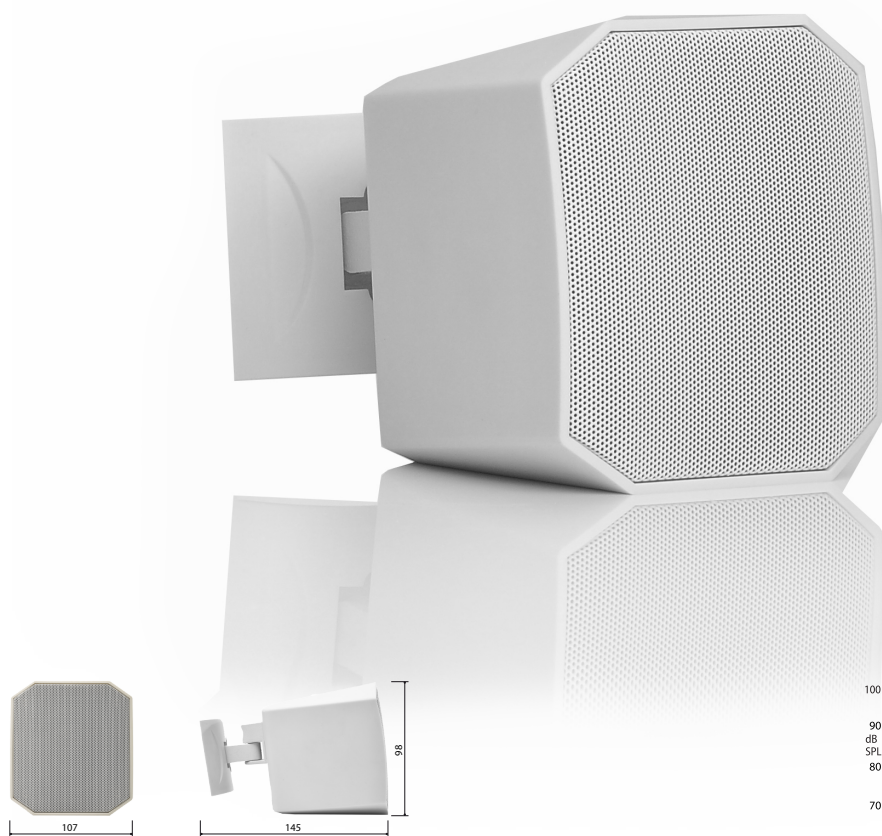

# VIVA Wall Mount Plastic Loudspeakers

Latest design powerful speakers for background music.

## VIVA 3

Our newest high profile loudspeaker ViVa 3 combines best design and great sound. VIVA 3 is our smallest cabinet loudspeaker with elegant mounting bracket. It has built in high quality 3-inch precision coaxial driver with excellent sound reproduction. For those who will design 100V systems, can install this speaker directly in, the loudspeaker has built in 100V transformer. For low impedance speaker lines- 16 Ω speaker input can be selected. This allows to use more speakers in one chain. ViVa3 was equipped with professional input and output Phoenix connectors to make installation simple and easy. Speakers are designed to use in upscale shops, restaurants, bars and other places, where high quality background music is required. In combination with our subwoofer SUB 100V, sound can be enhanced with low frequency.

HORIZONTAL / VERTICAL POLAR DIAGRAMS

FREQUENCY RESPONSE

IMPEDANCE

Technical Specifications		VIVA 3
Rated power		15W
Transformer power taps		15W - 7,5W - 16Ω
Sensitivity		86dB (1W/1m)
Maximum SPL		98dB (Pmax/1m) at 1000Hz
Frequency response		200Hz - 20kHz
Dispersion at 1000 Hz		180° conical
Driver dimensions		3" (72mm) woofer, 1" (25,4mm) tweeter
Dimensions		145 mm x 107 mm x 98 mm
Weight		0,9 kg
Material		Housing - plastic, grill - aluminum and U-bracket - steel
Colour		White (RAL 9016), black (RAL 9017)