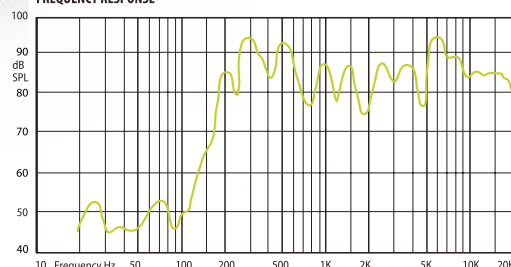

## VIVA 3

Our newest high profile loudspeaker ViVa 3 combines best design and great sound. VIVA 3 is our smallest cabinet loudspeaker with elegant mounting bracket. It has built in high quality 3-inch precision coaxial driver with excellent sound reproduction. For those who will design 100V systems, can install this speaker directly in, the loudspeaker has built in 100V transformer. For low impedance speaker lines- 16 Ω speaker input can be selected. This allows to use more speakers in one chain. ViVa3 was equipped with professional input and output Phoenix connectors to make installation simple and easy. Speakers are designed to use in upscale shops, restaurants, bars and other places, where high quality background music is required. In combination with our subwoofer SUB 100V, sound can be enhanced with low frequency.

HORIZONTAL / VERTICAL POLAR DIAGRAMS

FREQUENCY RESPONSE

IMPEDANCE

Technical Specifications		VIVA 3
Rated power		15W
Transformer power taps		15W - 7,5W - 16Ω
Sensitivity		86dB (1W/1m)
Maximum SPL		98dB (Pmax/1m) at 1000Hz
Frequency response		200Hz - 20kHz
Dispersion at 1000 Hz		180° conical
Driver dimensions		3" (72mm) woofer, 1" (25,4mm) tweeter
Dimensions		145 mm x 107 mm x 98 mm
Weight		0,9 kg
Material		Housing - plastic, grill - aluminum and U-bracket - steel
Colour		White (RAL 9016), black (RAL 9017)