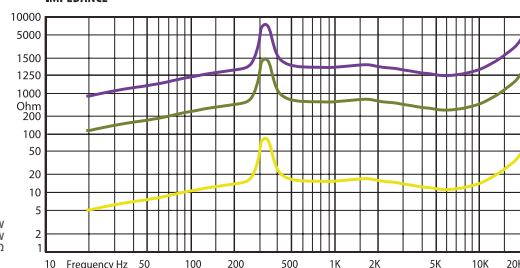

## VIVA 3

Our newest high profile loudspeaker ViVa 3 combines best design and great sound. VIVA 3 is our smallest cabinet loudspeaker with elegant mounting bracket. It has built in high quality 3-inch precision coaxial driver with excellent sound reproduction. For those who will design 100V systems, can install this speaker directly in, the loudspeaker has built in 100V transformer. For low impedance speaker lines- 16 Ω speaker input can be selected. This allows to use more speakers in one chain. ViVa3 was equipped with professional input and output Phoenix connectors to make installation simple and easy. Speakers are designed to use in upscale shops, restaurants, bars and other places, where high quality background music is required. In combination with our subwoofer SUB 100V, sound can be enhanced with low frequency.

HORIZONTAL / VERTICAL POLAR DIAGRAMS

FREQUENCY RESPONSE

IMPEDANCE

Technical Specifications		VIVA 3
Rated power		15W
Transformer power taps		15W - 7,5W - 16Ω
Sensitivity		86dB (1W/1m)
Maximum SPL		98dB (Pmax/1m) at 1000Hz
Frequency response		200Hz - 20kHz
Dispersion at 1000 Hz		180° conical
Driver dimensions		3" (72mm) woofer, 1" (25,4mm) tweeter
Dimensions		145 mm x 107 mm x 98 mm
Weight		0,9 kg
Material		Housing - plastic, grill - aluminum and U-bracket - steel
Colour		White (RAL 9016), black (RAL 9017)