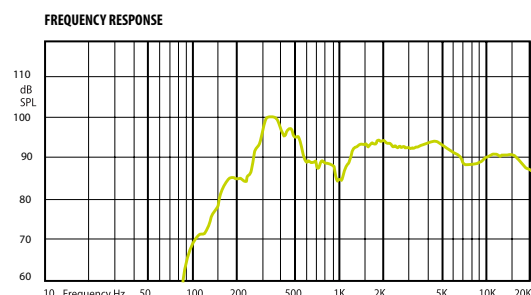

COLUMN LOUDSPEAKERS

COM SLIM Column Loudspeakers

COM SLIM 30 ultra slim body column loudspeaker
appropriate for sensitive interiors with high reverberation time.

COM SLIM 30

Slim body loudspeaker. The speaker is designed for use in the areas with high reverberation time, like churches, train stations or market halls. The speaker is elegant designed for very neutral appearance in the sensitive interiors. COM SLIM 30 is equipped with four 2" (51 mm) woofers, and one 2" (51 mm) tweeter. Mounting bracket is included.

— 7,5W
— 15W
— 30W

HORIZONTAL / VERTICAL POLAR DIAGRAMS

Technical Specifications	COM SLIM 30
Rated power	30 W
Transformer power taps	30 W - 15 W - 7,5 W - 8 Ω
Sensitivity	91 dB (1W/1m)
Maximum SPL	108 dB (Pmax / 1m) at 1995 Hz
Frequency response	180 Hz - 18 kHz
Dispersion at 1000 Hz	140° (H), 80° (V)
Protection	IP 55
Driver dimensions	4 x 2" (50 mm) woofer, 1 x 1" (25 mm) tweeter
Dimensions	405 mm x 75 mm x 69 mm
Weight	1,7 kg
Material	Aluminum
Colour	White (RAL 9016)