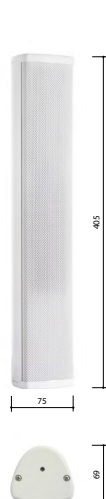

COLUMN LOUDSPEAKERS

COM SLIM Column Loudspeakers

COM SLIM 30 ultra slim body column loudspeaker
appropriate for sensitive interiors with high reverberation time.

COM SLIM 30

Slim body loudspeaker. The speaker is designed for use in the areas with high reverberation time, like churches, train stations or market halls. The speaker is elegant designed for very neutral appearance in the sensitive interiors. COM SLIM 30 is equipped with four 2" (51 mm) woofers, and one 2" (51 mm) tweeter. Mounting bracket is included.

— 7,5W
— 15W
— 30W

HORIZONTAL / VERTICAL POLAR DIAGRAMS

Technical Specifications	COM SLIM 30
Rated power	30 W
Transformer power taps	30 W - 15 W - 7,5 W - 8 Ω
Sensitivity	91 dB (1W/1m)
Maximum SPL	108 dB (Pmax / 1m) at 1995 Hz
Frequency response	180 Hz - 18 kHz
Dispersion at 1000 Hz	140° (H), 80° (V)
Protection	IP 55
Driver dimensions	4 x 2" (50 mm) woofer, 1 x 1" (25 mm) tweeter
Dimensions	405 mm x 75 mm x 69 mm
Weight	1,7 kg
Material	Aluminum
Colour	White (RAL 9016)