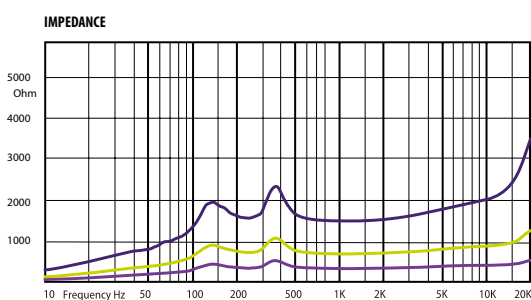

COLUMN LOUDSPEAKERS

COM SLIM Column Loudspeakers

COM SLIM 30 ultra slim body column loudspeaker
appropriate for sensitive interiors with high reverberation time.

COM SLIM 30

Slim body loudspeaker. The speaker is designed for use in the areas with high reverberation time, like churches, train stations or market halls. The speaker is elegant designed for very neutral appearance in the sensitive interiors. COM SLIM 30 is equipped with four 2" (51 mm) woofers, and one 2" (51 mm) tweeter. Mounting bracket is included.

— 7,5W
— 15W
— 30W

HORIZONTAL / VERTICAL POLAR DIAGRAMS

Technical Specifications	COM SLIM 30
Rated power	30 W
Transformer power taps	30 W - 15 W - 7,5 W - 8 Ω
Sensitivity	91 dB (1W/1m)
Maximum SPL	108 dB (Pmax / 1m) at 1995 Hz
Frequency response	180 Hz - 18 kHz
Dispersion at 1000 Hz	140° (H), 80° (V)
Protection	IP 55
Driver dimensions	4 x 2" (50 mm) woofer, 1 x 1" (25 mm) tweeter
Dimensions	405 mm x 75 mm x 69 mm
Weight	1,7 kg
Material	Aluminum
Colour	White (RAL 9016)