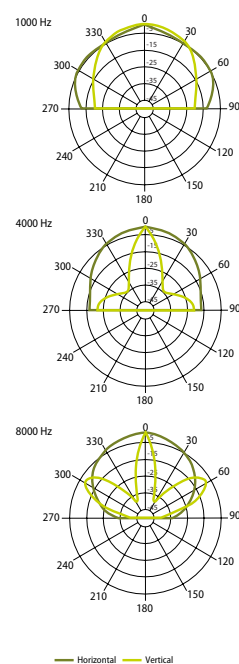

COLUMN LOUDSPEAKERS

COM SLIM Column Loudspeakers

COM SLIM 30 ultra slim body column loudspeaker
appropriate for sensitive interiors with high reverberation time.

COM SLIM 30

Slim body loudspeaker. The speaker is designed for use in the areas with high reverberation time, like churches, train stations or market halls. The speaker is elegant designed for very neutral appearance in the sensitive interiors. COM SLIM 30 is equipped with four 2" (51 mm) woofers, and one 2" (51 mm) tweeter. Mounting bracket is included.

— 7,5W
— 15W
— 30W

HORIZONTAL / VERTICAL POLAR DIAGRAMS

Technical Specifications	COM SLIM 30
Rated power	30 W
Transformer power taps	30 W - 15 W - 7,5 W - 8 Ω
Sensitivity	91 dB (1W/1m)
Maximum SPL	108 dB (Pmax / 1m) at 1995 Hz
Frequency response	180 Hz - 18 kHz
Dispersion at 1000 Hz	140° (H), 80° (V)
Protection	IP 55
Driver dimensions	4 x 2" (50 mm) woofer, 1 x 1" (25 mm) tweeter
Dimensions	405 mm x 75 mm x 69 mm
Weight	1,7 kg
Material	Aluminum
Colour	White (RAL 9016)