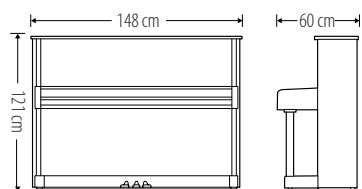

tavola armonica in abete
feltri "Ambic" (Giappone)
corde "Rosslau" (Germania)

Y121N1 BP - Black Polished

Y121N1 MBP - Mahogany Brown Polished